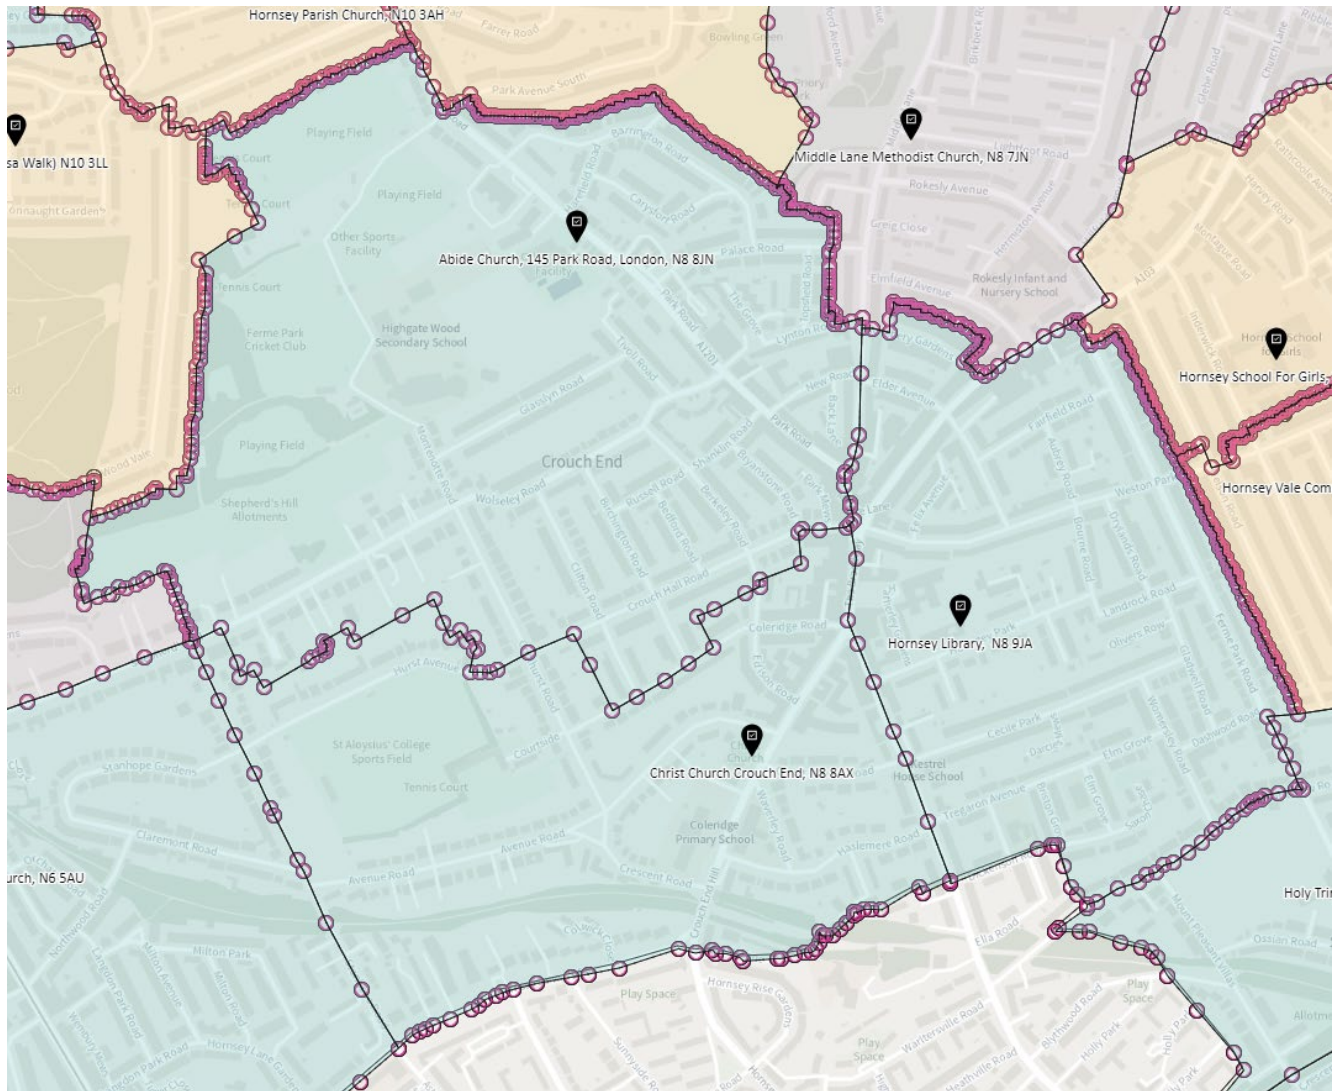

Appendix 1 – Proposed changes to the current polling scheme

Hornsey and Wood Green Constituency (Crouch End Ward)

It is proposed to move the polling district boundary between CEN-A and CEN-B to the north. This will allocate the electors in the south of the current CEN-A to the Christ Church Crouch End polling place. This will reduce the walking distance for those residing in that part of the ward.

Old district name	Current electorate	Proposed electorate	Polling Place	No of polling stations	Comments
CEN-A	3529	2466	Abide Church, 145 Park Road, London, N8 8JN	1	
CEN-B	2712	3775	Christ Church Crouch End, Crouch End Hill, London, N8 8AX	2	Proposed to put a station in each wing of the church to make best use of the space

Hornsey and Wood Green Constituency: Crouch End Ward Polling Districts and Polling Places - As is

Hornsey and Wood Green Constituency: Crouch End Ward Polling Districts and Polling Places – Proposed