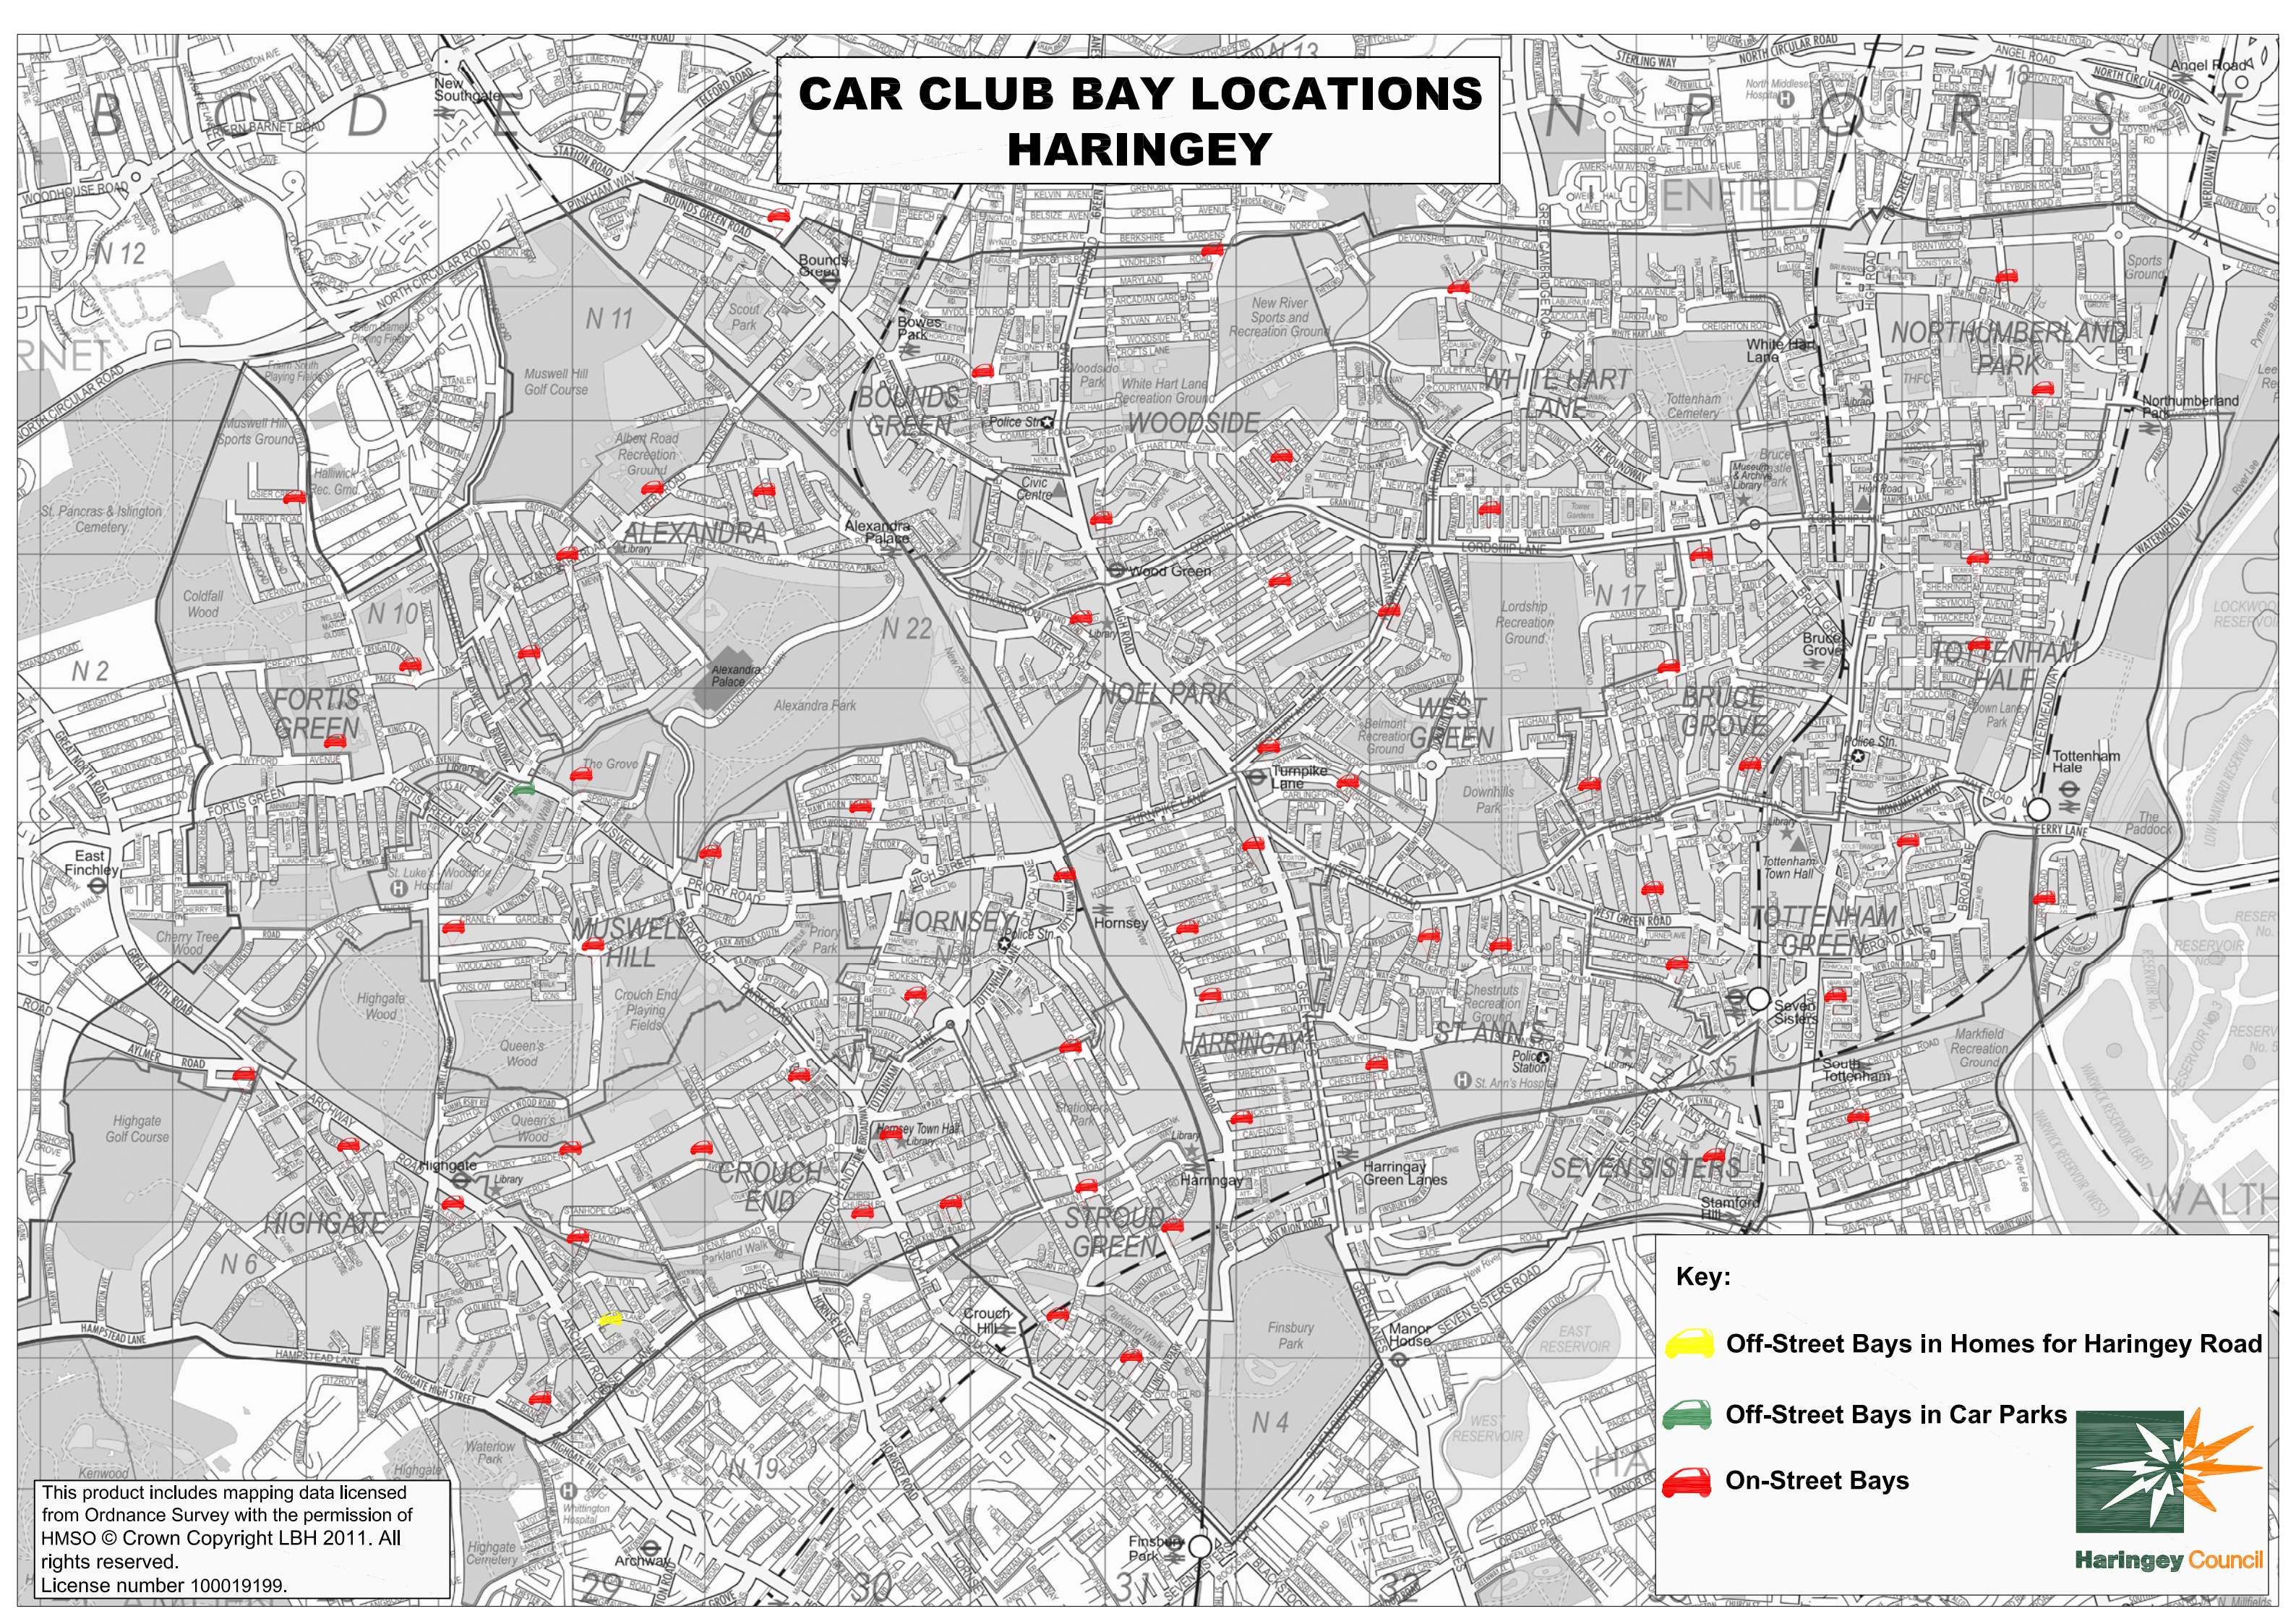

CAR CLUB BAY LOCATIONS HARINGEY

- Key:**
-  Off-Street Bays in Homes for Haringey Road
 -  Off-Street Bays in Car Parks
 -  On-Street Bays

Haringey Council

This product includes mapping data licensed from Ordnance Survey with the permission of HMSO © Crown Copyright LBH 2011. All rights reserved.
License number 100019199.