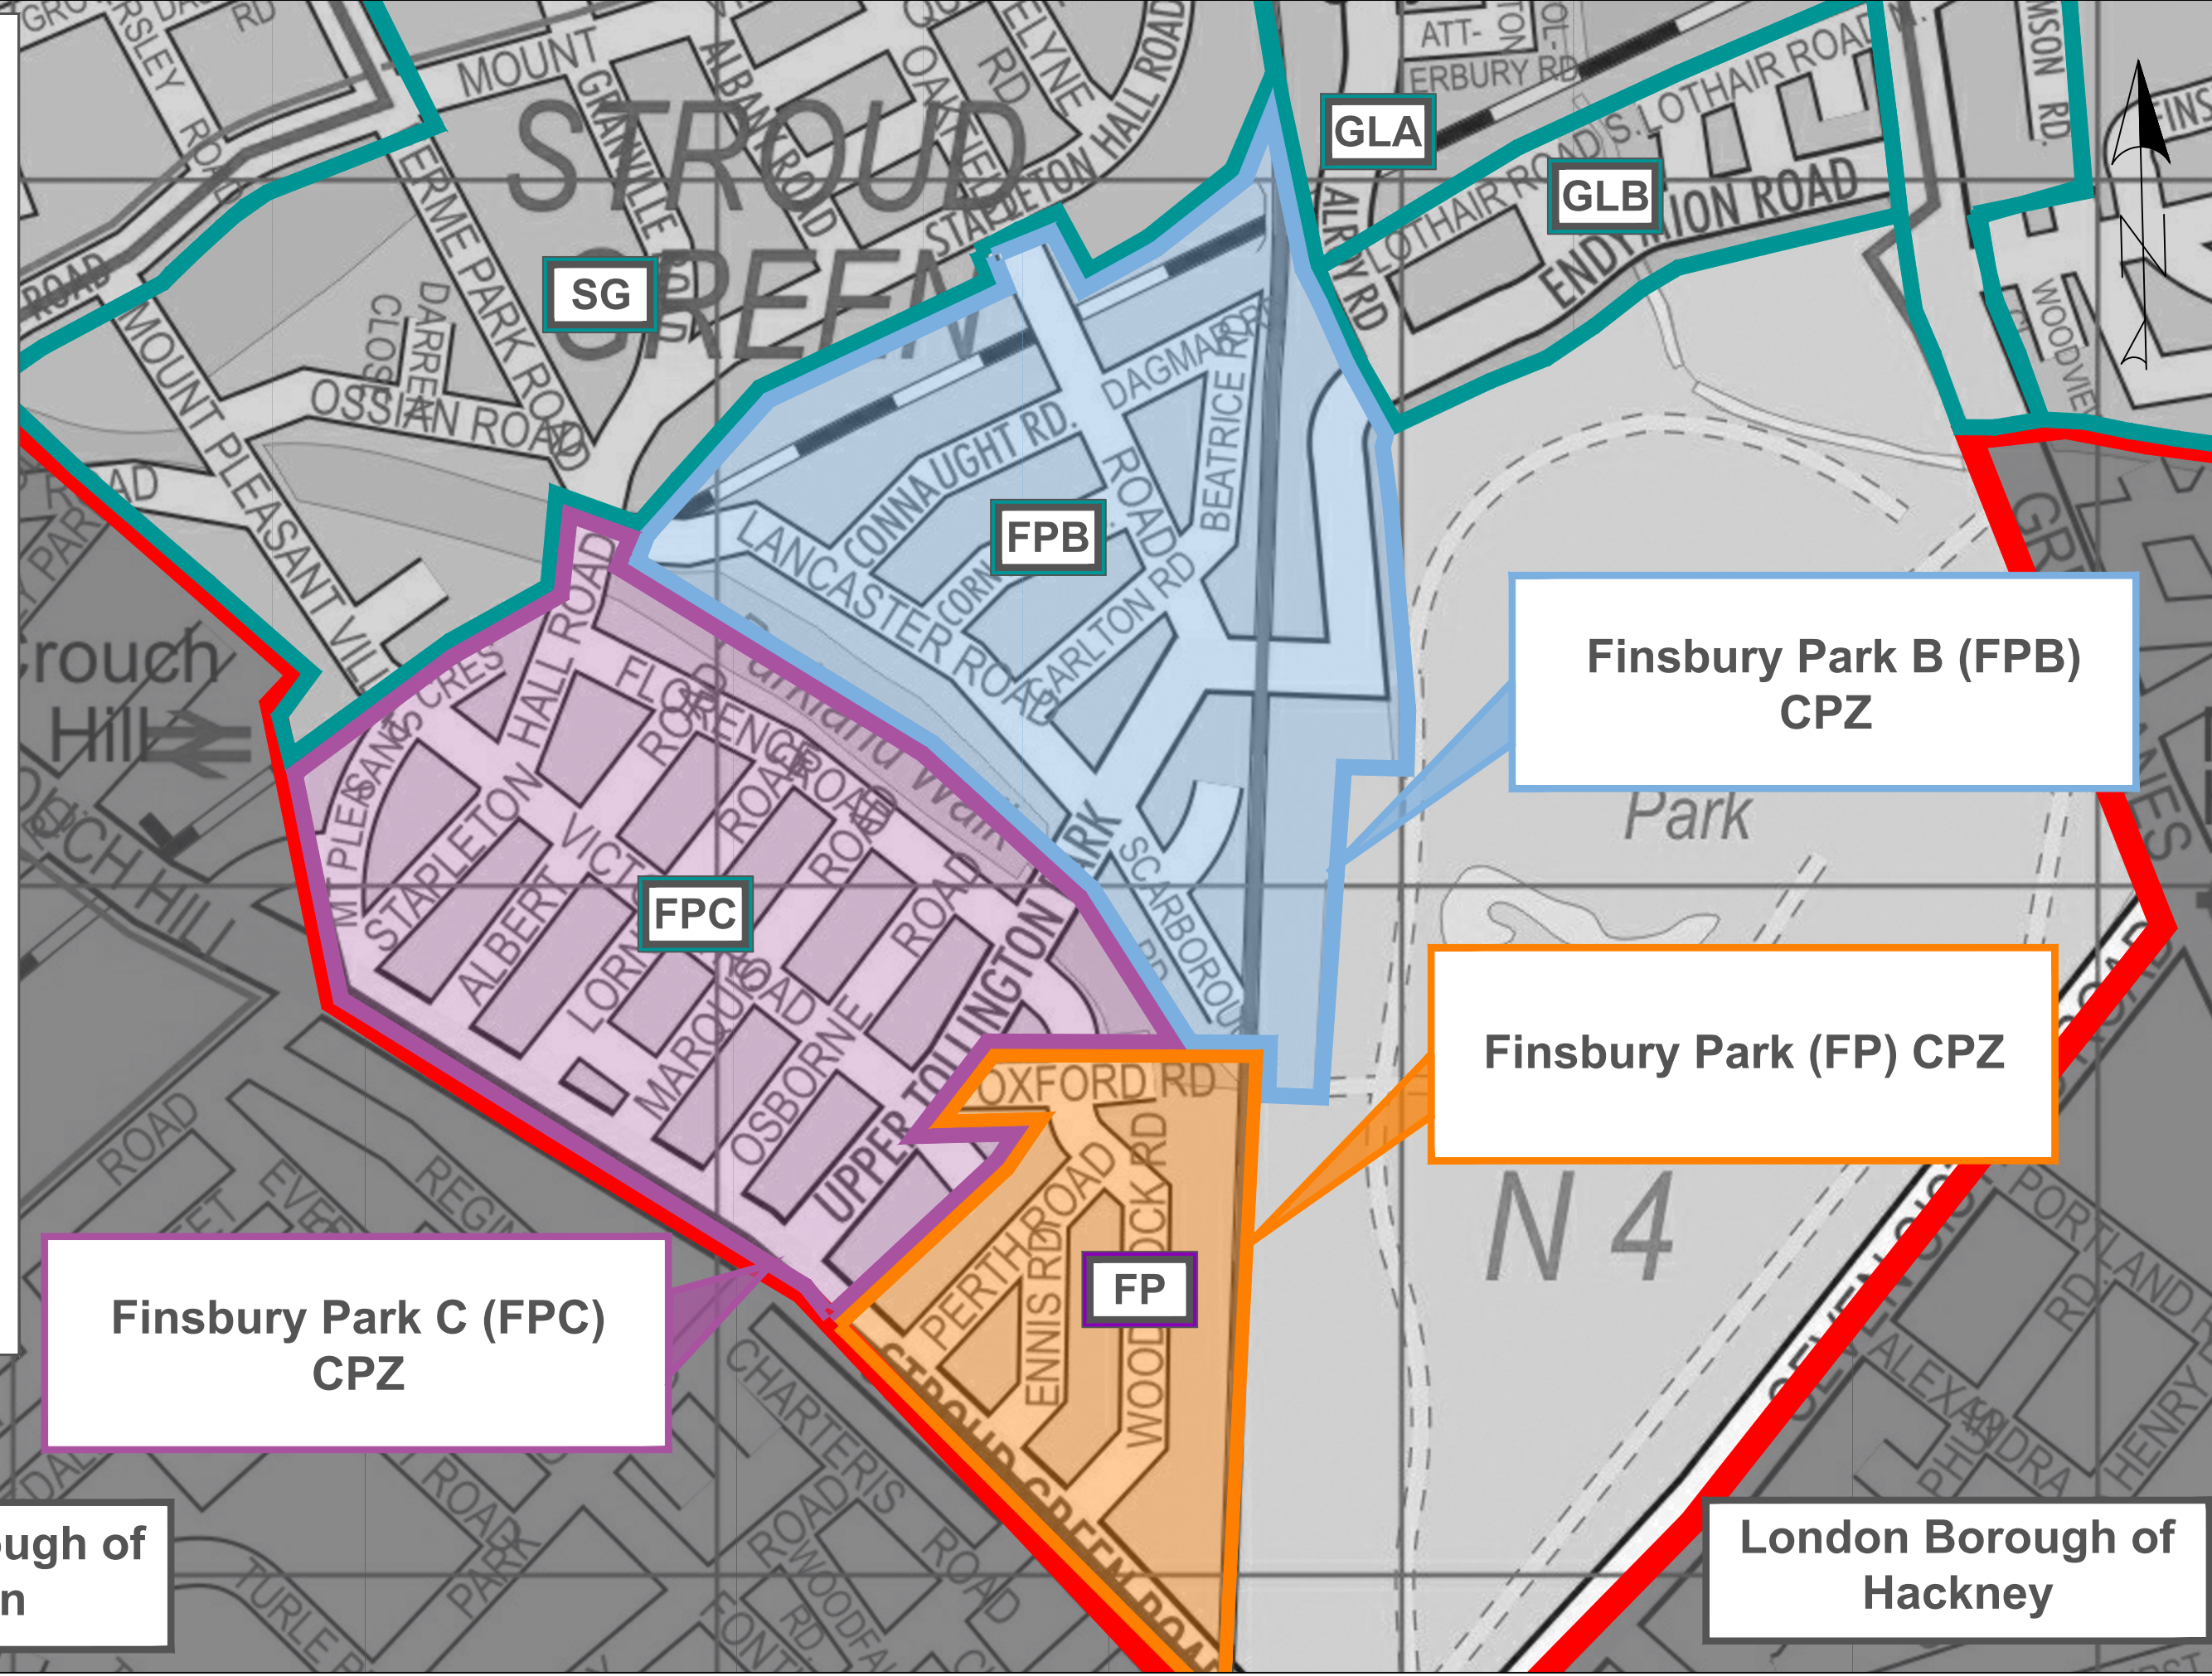

Areas Currently Operating CPZ Controls

Green Lanes A (GLA)

Monday to Saturday
8am to 6.30pm

Green Lanes B (GLB)

Monday to Friday
8am to 6.30pm

Stroud Green (SG)

Monday to Friday
Noon to 2pm

**Finsbury Park B (FPB)
CPZ**